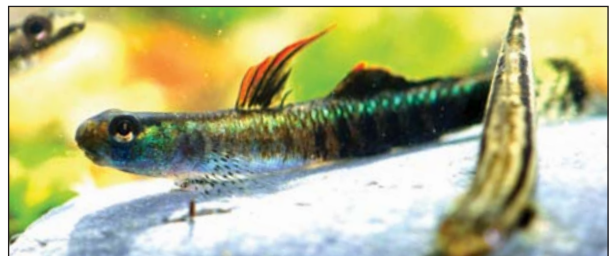

Sicyopterus lagocephalus in nature on Palau's Babelthup island, June 2017. Photo by T. Bowling.

Sicyopus zosterophorus from Palau's Babelthup island, June 2017. Photo by H. Bleher in a aquarium.

Sicyopus zosterophorus Palau, mating pair June 2017. Photo by H. Bleher in a aquarium.

Sicyopus aff. *auxilimentus* or *Sicyopus* aff. *discordipinnis*, very similar also to *Lentipes concolor*. Photo by T. Bowling.

Stiphodon pelewenis, from Palau's Babelthup island, June 2017. Photo by H. Bleher in a aquarium.

Stiphodon cf. pelewenis, from Palau's Babelthaup island, very black. Photo by H. Bleher in a aquarium. FO01 on 30-05-2017.

Stiphodon pelewenis pair. from Palau Photo by H. Bleher.

Sicyopterus sarrufus. Babelthaup island, Photo by T. Bowling.

Sicyopterus sarrufus, male from Palau's Babelthaup island, June 2017. Photo by T. Bowling in a aquarium.

Stiphodon cf. percnopterygionus from Palau's Babelthaup island, June 2017. Photo by H. Bleher in a aquarium.