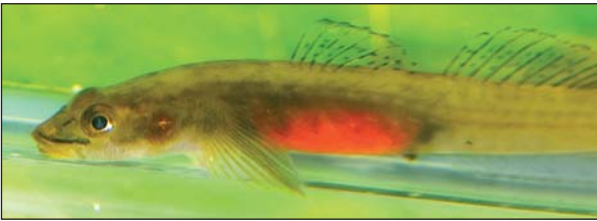

Stiphodon cf. pelewenis, from Palau's Babelthaup island, very black. Photo by H. Bleher in a aquarium. FO01 on 30-05-2017.

Stiphodon pelewenis pair. from Palau Photo by H. Bleher.

Sicyopterus sarrufus. Babelthaup island, Photo by T. Bowling.

Sicyopterus sarrufus, male from Palau's Babelthaup island, June 2017. Photo by T. Bowling in a aquarium.

Stiphodon cf. percnopterygionus from Palau's Babelthaup island, June 2017. Photo by H. Bleher in a aquarium.

Stiphodon cf. percnopterygionus male and female, from Palau's Babelthaup island, June 2017. Photo by H. Bleher.

Stiphodon cf. percnopterygionus, male, Palau. Note the amazing colour difference in this species. Photo by H. Bleher.

Smilosicyopus leprurus, male from Palau's Babelthaup island. Photo by H. Bleher in a aquarium.

Smilosicyopus leprurus, female from Palau's Babelthaup island. Photo by H. Bleher in a aquarium.

Smilosicyopus leprurus female ventral view, from Palau's Babelthaup island. Photo by H. Bleher in a aquarium.