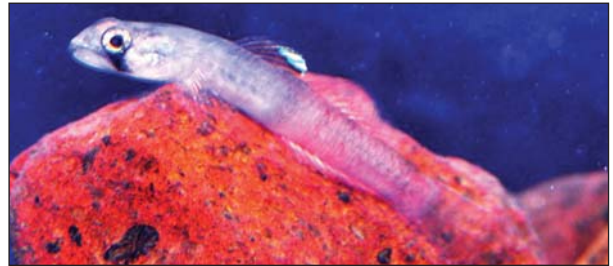

NEWS of some Sicydiinae species from Babelthup Island on the Palau archipelago

With the help of Tom Bowling, from the BIOTA, Marine Life Nursery, a breeding establishment of 37 different marine species, in June 2017, I was able to find many amazing Sicydiinae species, some of which are shown below, including unidentified and possibly new species on the Palau islands, to be verified by ichthyologists and taxonomist, as some (or most) of the species have never been recorded from Palau before.

Sicyopterus lagocephalus in nature on Palau's Babelthup island, June 2017. Photo by T. Bowling.

Sicyopus zosterophorus from Palau's Babelthup island, June 2017. Photo by H. Bleher in a aquarium.

Sicyopus zosterophorus Palau, mating pair June 2017. Photo by H. Bleher in a aquarium.

Sicyopus aff. *auxilimentus* or *Sicyopus* aff. *discordipinnis*, very similar also to *Lentipes concolor*. Photo by T. Bowling.

Stiphodon pelewenis, from Palau's Babelthup island, June 2017. Photo by H. Bleher in a aquarium.