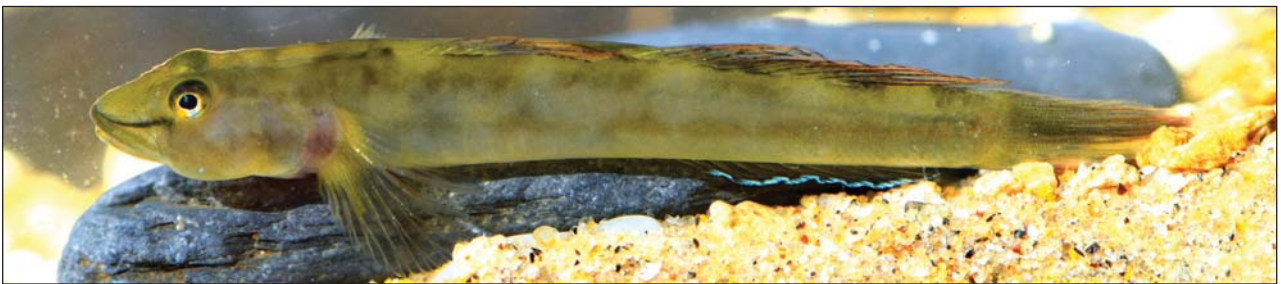

Sicyopterus sarrufus, male from Palau's Babelthaup island, June 2017. Photo by T. Bowling in a aquarium.

Stiphodon cf. percnopterygionus from Palau's Babelthaup island, June 2017. Photo by H. Bleher in a aquarium.

Stiphodon cf. percnopterygionus male and female, from Palau's Babelthaup island, June 2017. Photo by H. Bleher.

Stiphodon cf. percnopterygionus, male, Palau. Note the amazing colour difference in this species. Photo by H. Bleher.

Smilosicyopus leprurus, male from Palau's Babelthaup island. Photo by H. Bleher in a aquarium.

Smilosicyopus leprurus, female from Palau's Babelthaup island. Photo by H. Bleher in a aquarium.

Smilosicyopus leprurus female ventral view, from Palau's Babelthaup island. Photo by H. Bleher in a aquarium.