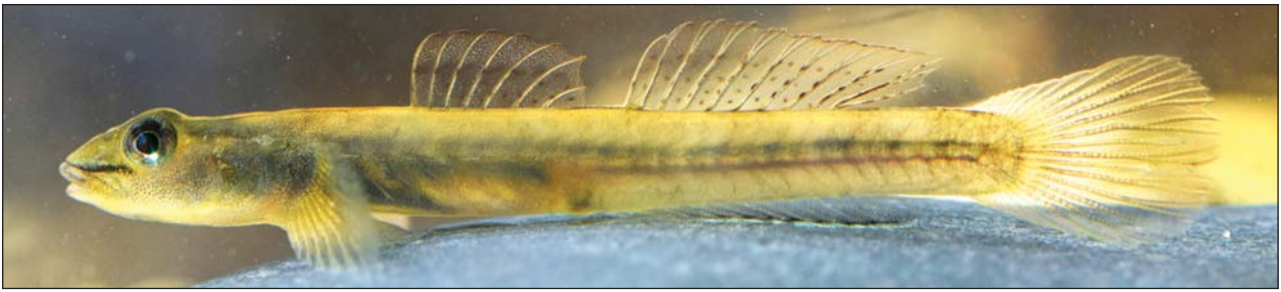

Stiphodon cf. pelewenis, from Palau's Babelthaup island, very black. Photo by H. Bleher in a aquarium. FO01 on 30-05-2017.

Stiphodon pelewenis pair. from Palau Photo by H. Bleher.

Sicyopterus sarrufus. Babelthaup island, Photo by T. Bowling.

Sicyopterus sarrufus, male from Palau's Babelthaup island, June 2017. Photo by T. Bowling in a aquarium.

Stiphodon cf. percnopterygionus from Palau's Babelthaup island, June 2017. Photo by H. Bleher in a aquarium.

Stiphodon cf. percnopterygionus male and female, from Palau's Babelthaup island, June 2017. Photo by H. Bleher.

Stiphodon cf. percnopterygionus, male, Palau. Note the amazing colour difference in this species. Photo by H. Bleher.

Smilosicyopus leprurus, male from Palau's Babelthaup island. Photo by H. Bleher in a aquarium.

Smilosicyopus leprurus, female from Palau's Babelthaup island. Photo by H. Bleher in a aquarium.

Smilosicyopus leprurus female ventral view, from Palau's Babelthaup island. Photo by H. Bleher in a aquarium.